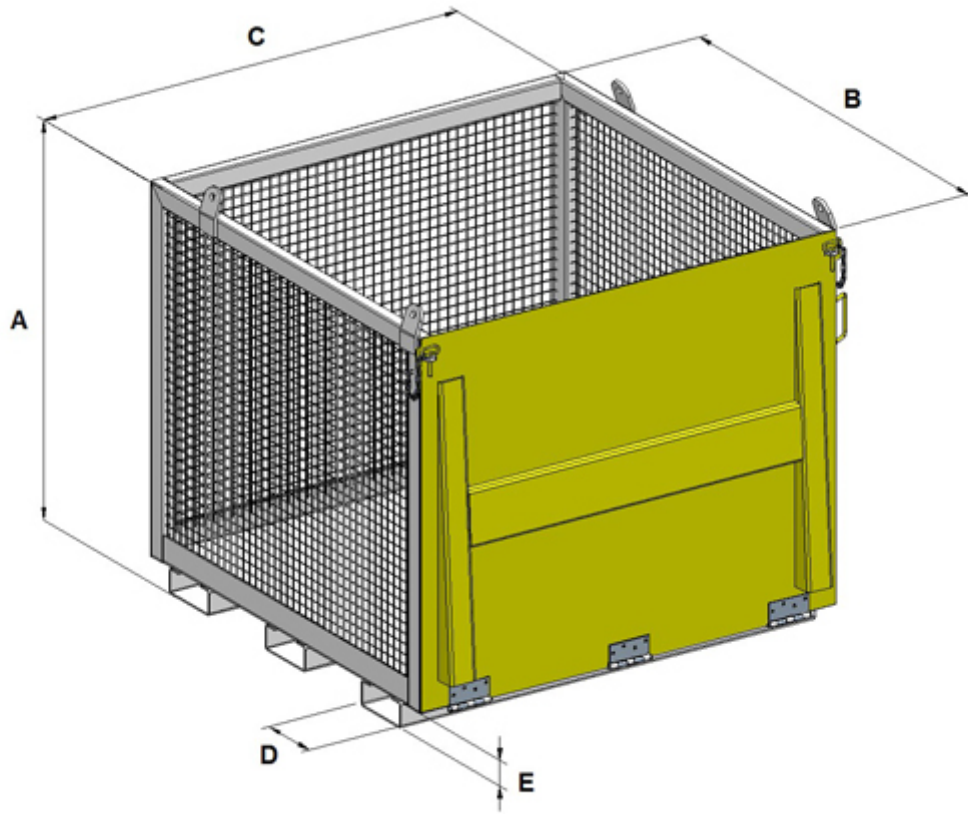

MATERIAL BASKETS

Features

Features of the material basket:

- For material or equipment transportation
- Forklift pockets and lifting eyes
- With ramp access

All our products are powder-painted with RAL color 7035. Hot-dip galvanized coating is also available on request. We meet all European Directives and ASME Standards.

[REQUEST A QUOTE >](#)

Description

Lifting cage for transporting and lifting materials or equipment.

MODEL	DIMENSIONS (mm)					WEIGHT kg	WLL kg
	A	B	C	D	E		
20.02.21	1080	1250	1250	180	65	203	2000